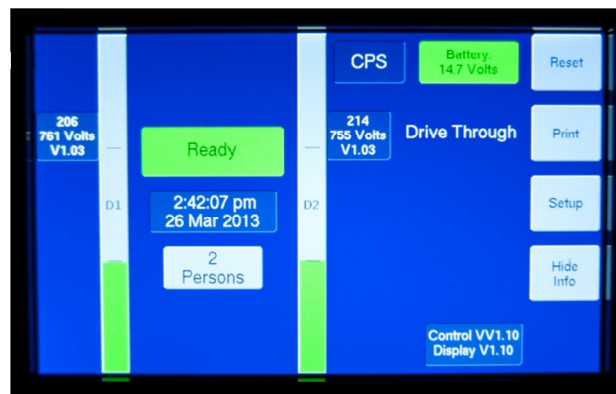

# AM-806 Door/Gate Monitor

This AM-806-2-180 comes with 2 – 180 in<sup>3</sup> Scintillation Detectors (4 other Models are available), Full Color Touch Sensitive graphics panel, Four Different Modes of Operation, Auto Background Subtraction for Maximum Sensitivity of less than 2 uCi Cs-137 detection at 6' or less detector separation.

## MODELS & FEATURES:

- ▶ **AM-806-2 -180 → 2 - 180 in<sup>3</sup> Scintillation Detectors**
- ▶ **AM-806-2-300 → 2 - 300 in<sup>3</sup> Scintillation Detectors**
- ▶ **AM-806-2-400 → 2 - 400 in<sup>3</sup> Scintillation Detectors**
- ▶ **AM-806-2-500 → 2 - 500 in<sup>3</sup> Scintillation Detectors**
- ▶ **AM-806-4-340 → 4 - 340 in<sup>3</sup> Scintillation Detectors**
  
- ▶ **Color Touch Screen for Visual Display and Programming**
- ▶ **Walk Thru, Drive Thru, Timed Count and Area Monitor Modes of Operation**
- ▶ **Automatic Print Command Sent to Computer/Printer on High Alarm**